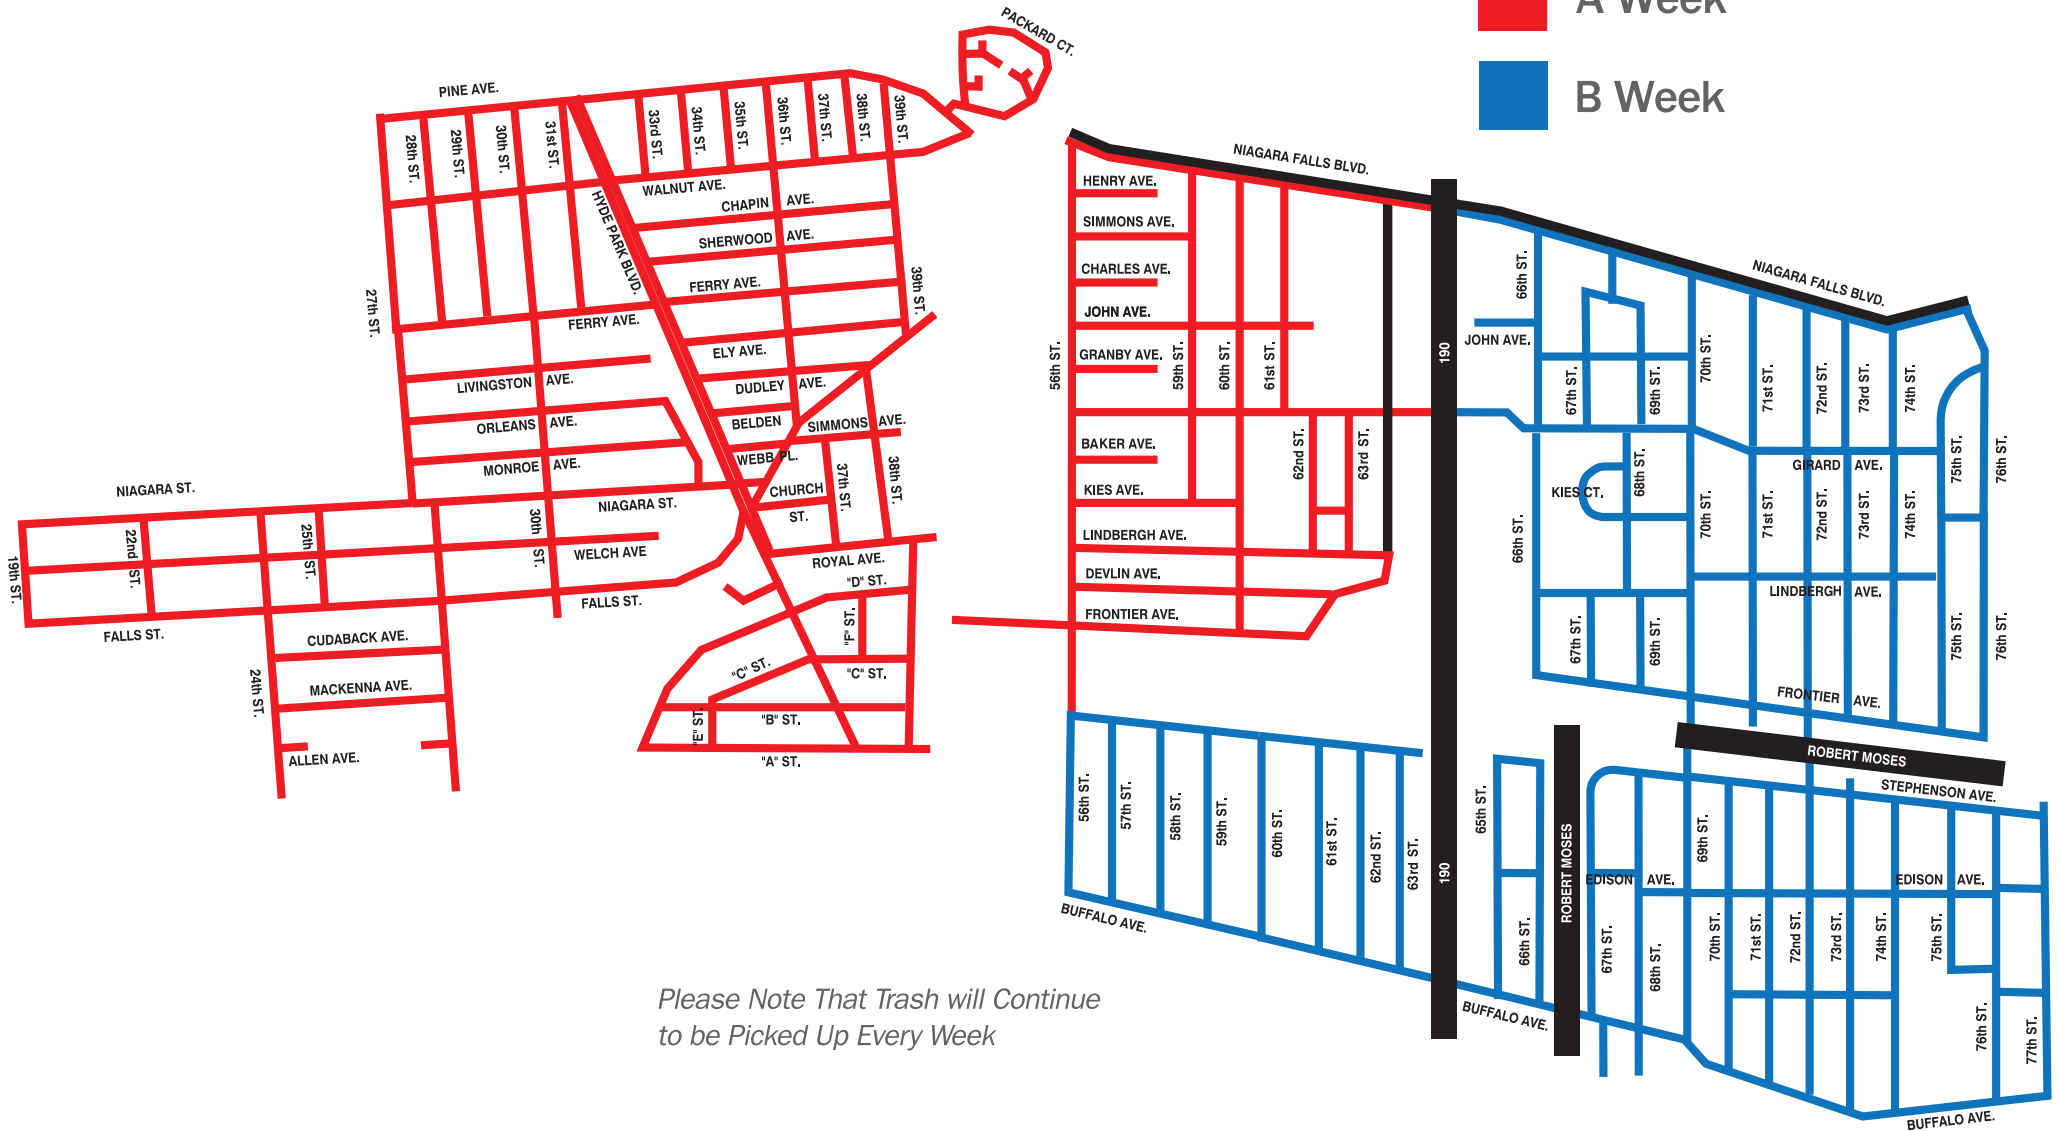

If you live on a red coded street you are an **A Week** recycler. If you live on a blue coded street you are a **B Week** recycler.

Please use the color coded calendar found in this newsletter to determine your recycling collection week.

# Wednesday Every Other Week Recycling Collection

- A Week
- B Week

*Please Note That Trash will Continue to be Picked Up Every Week*