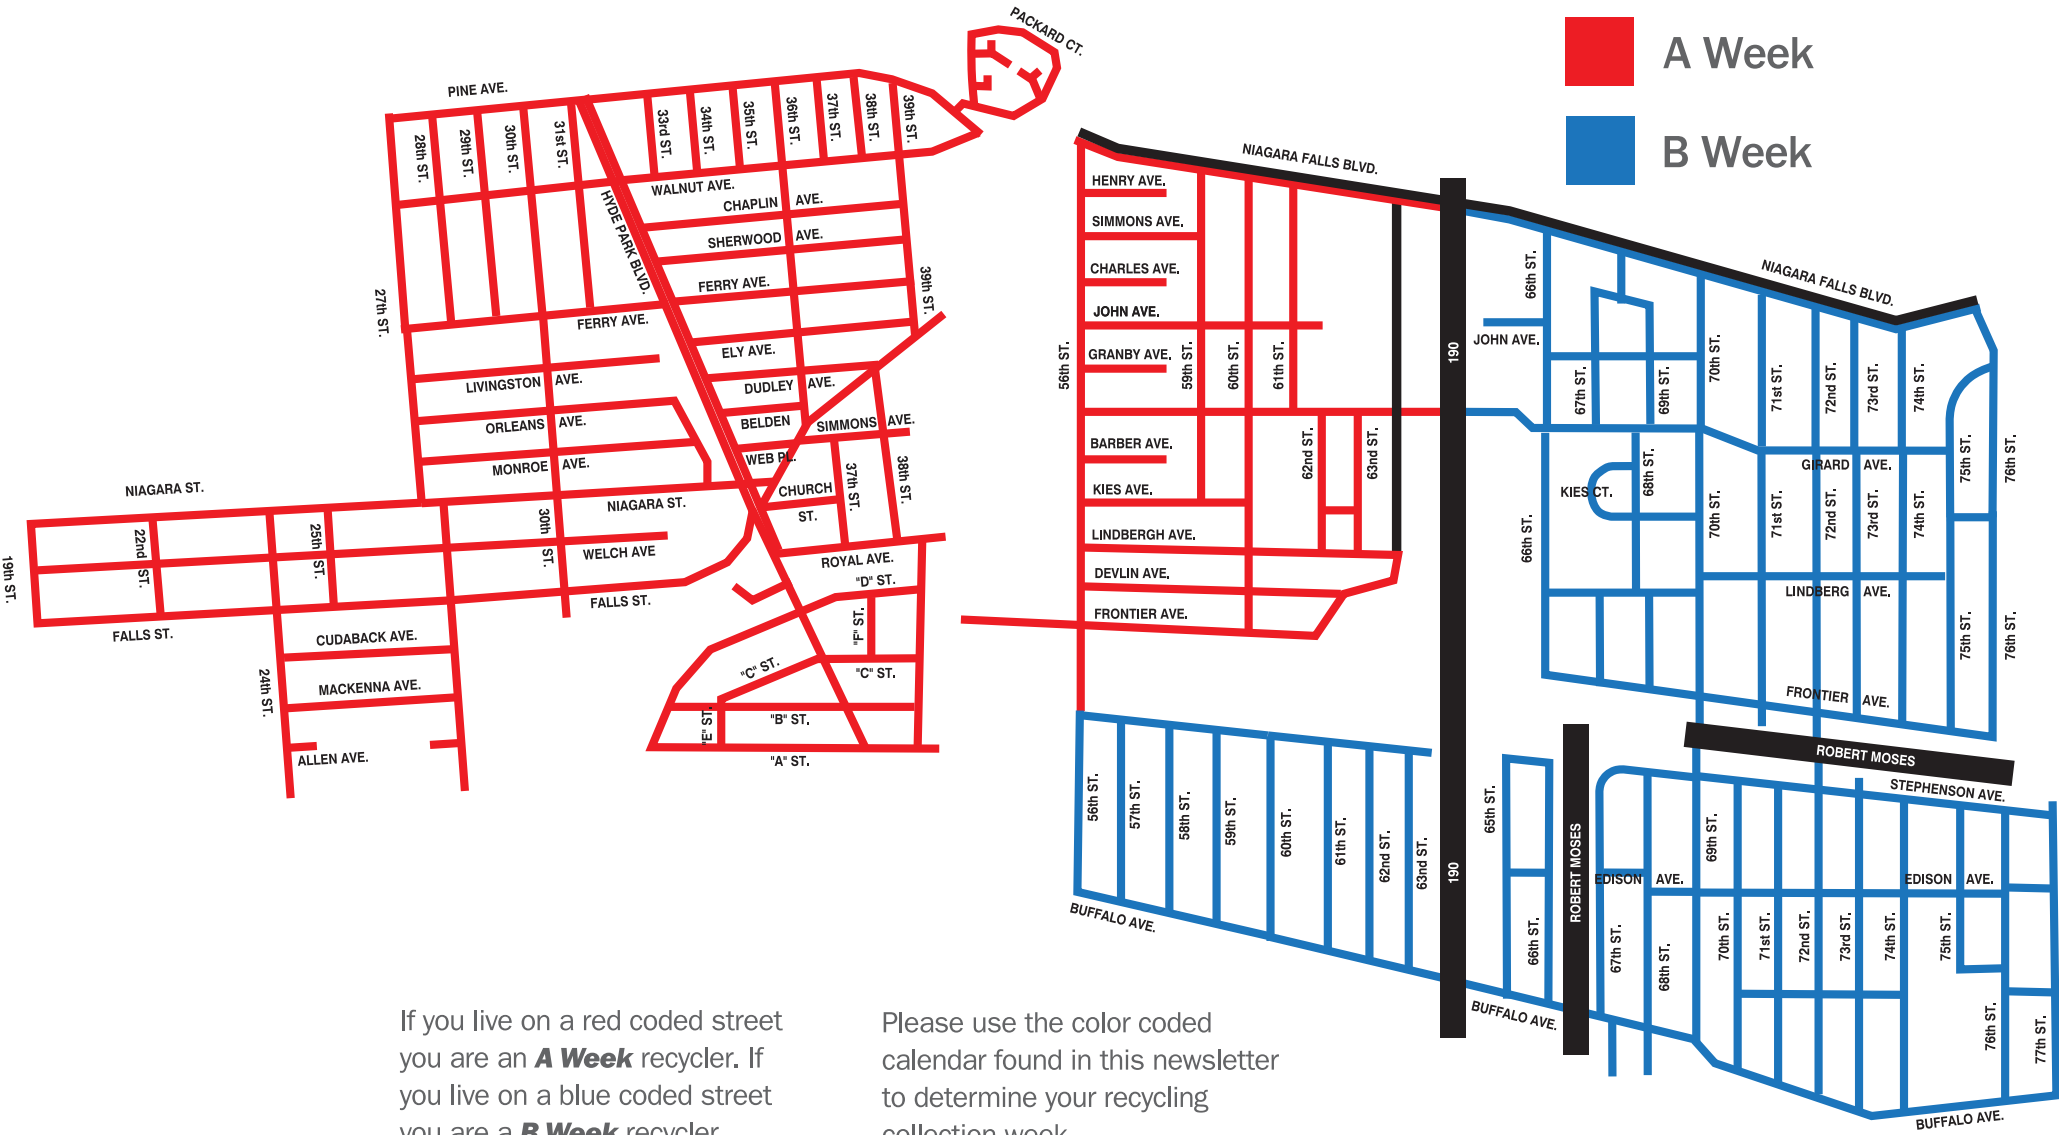

Wednesday

Every Other Week
Recycling Collection

- A Week
- B Week

If you live on a red coded street you are an **A Week** recycler. If you live on a blue coded street you are a **B Week** recycler.

Please use the color coded calendar found in this newsletter to determine your recycling collection week.

Please Note That Trash will Continue to be Picked Up Every Week