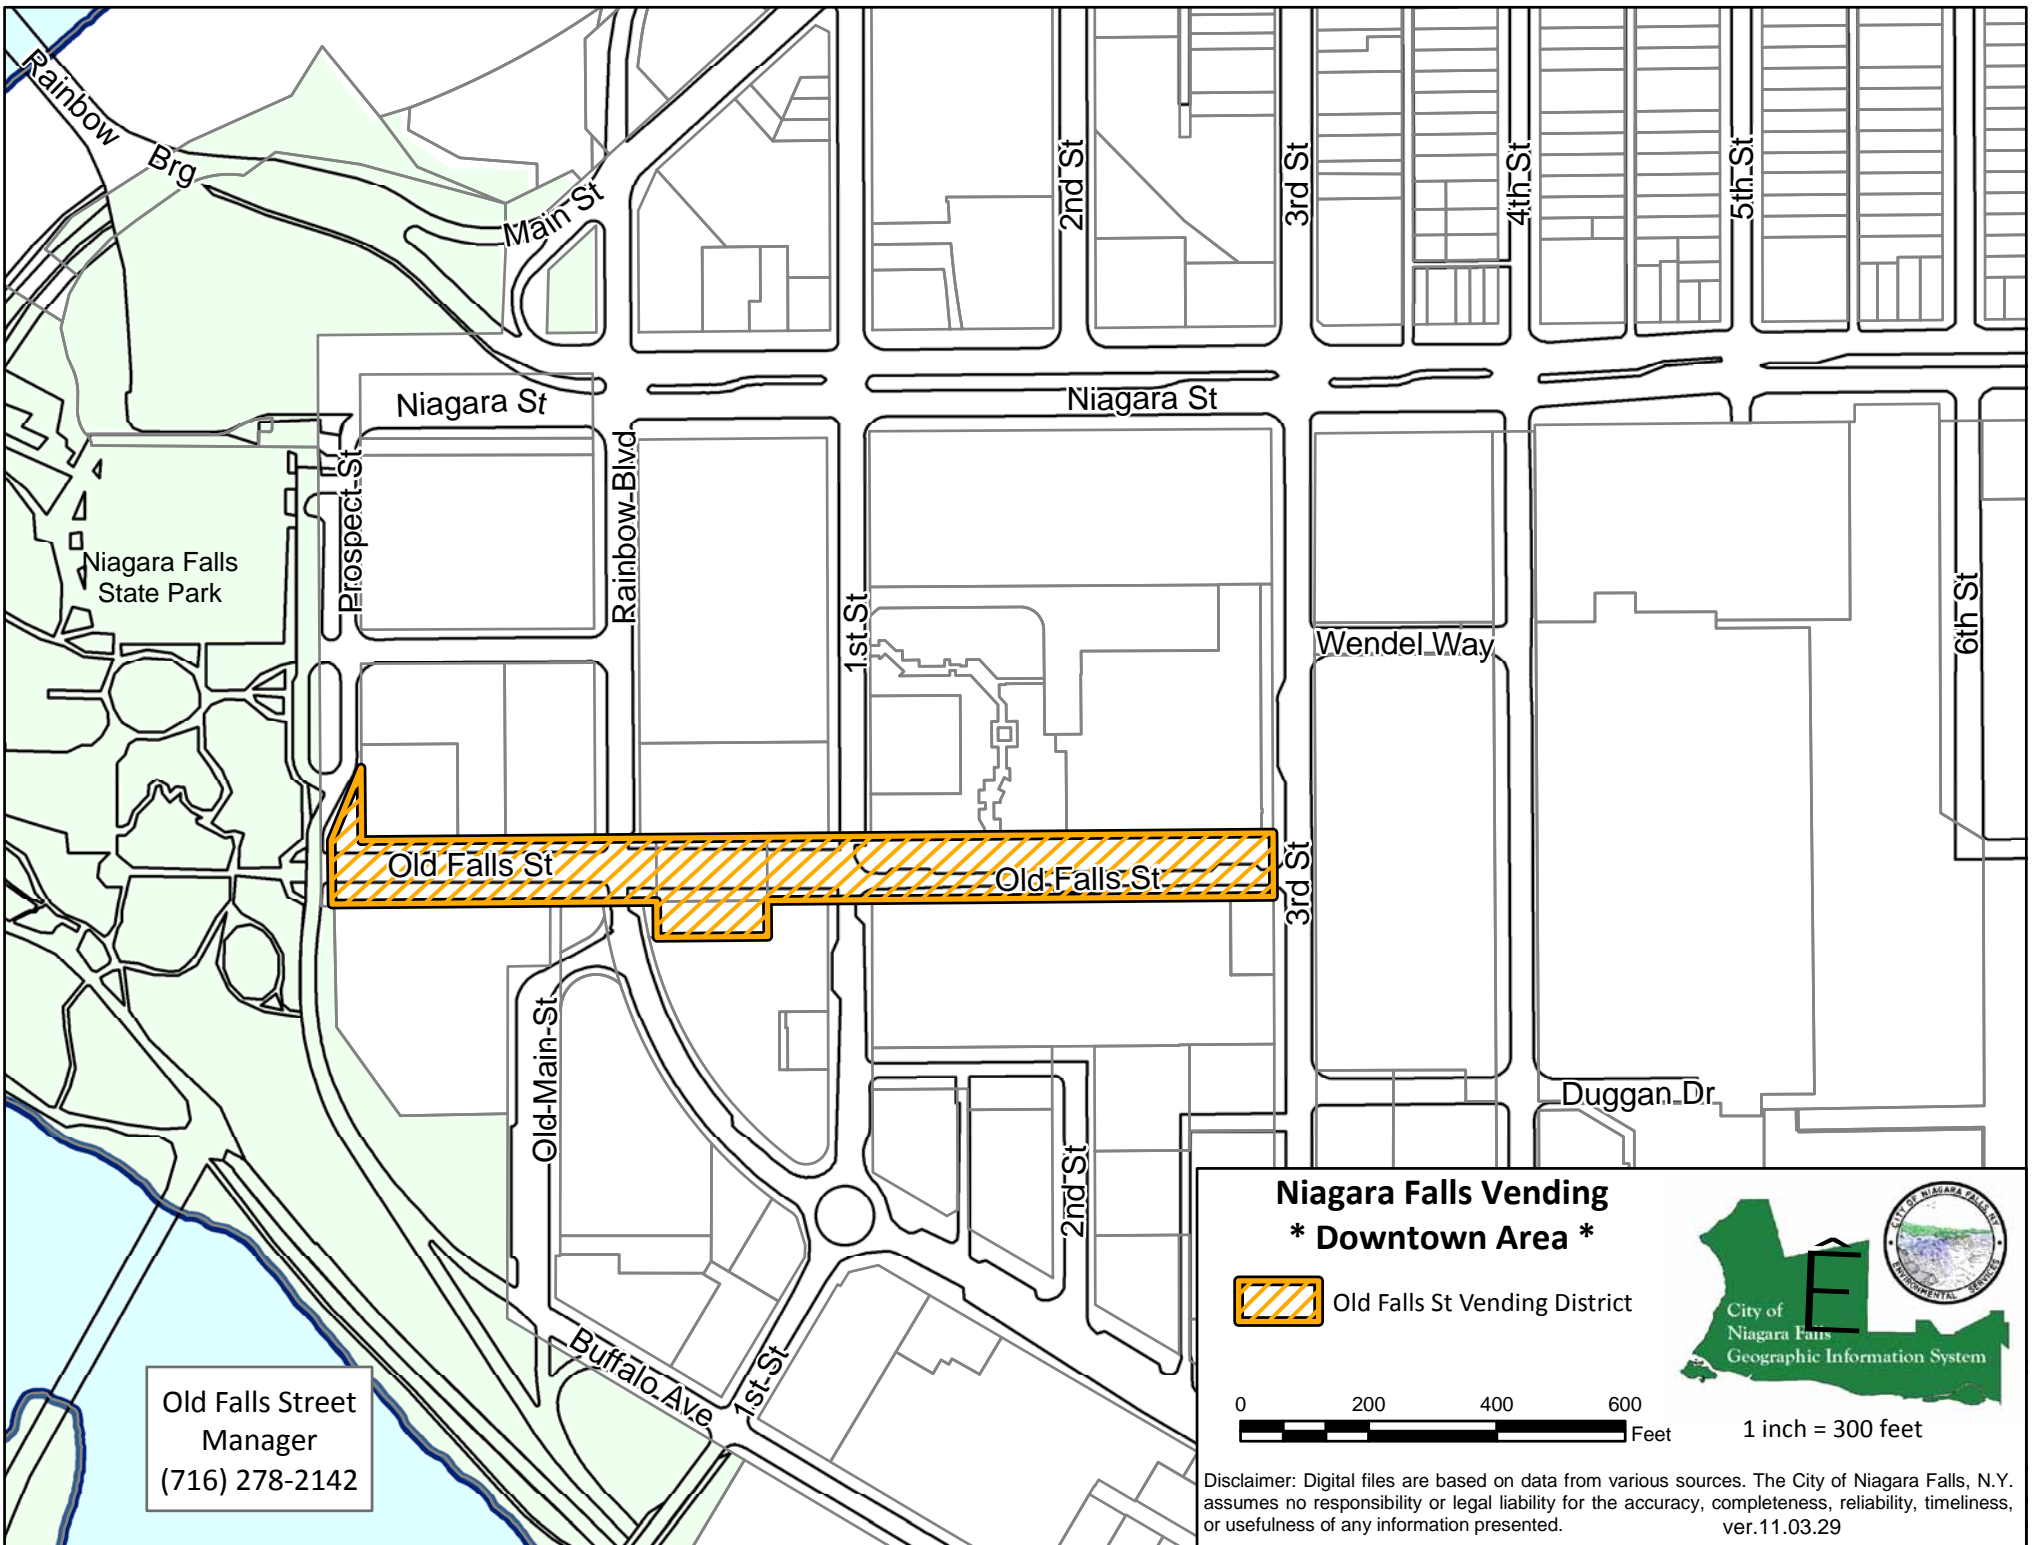

Downtown Districts *RESTRICTED AREA*

0 450 900 1,350 Feet 1 inch = 900 feet ver.17.05.12

Disclaimer: Digital files are based on data from various sources. The City of Niagara Falls, N.Y. assumes no responsibility or legal liability for the accuracy, completeness, reliability, timeliness, or usefulness of any information presented. For interpretation, refer to the City's GIS Coordinator.

Vendor Locations: Outside of Downtown Area

Disclaimer: Digital files are based on data from various sources. The City of Niagara Falls, N.Y. assumes no responsibility or legal liability for the accuracy, completeness, reliability, timeliness, or usefulness of any information presented. ver.11.03.29

1925 Main St

SW Corner Cedar & 7th

SW Corner NF Blvd & Military Rd

LaSalle Waterfront Park

**Griffon Boat Docks
(West Lot/East Side
Middle on Grass Edge)**

Old Falls Street
 Manager
 (716) 278-2142

Niagara Falls Vending
 * Downtown Area *