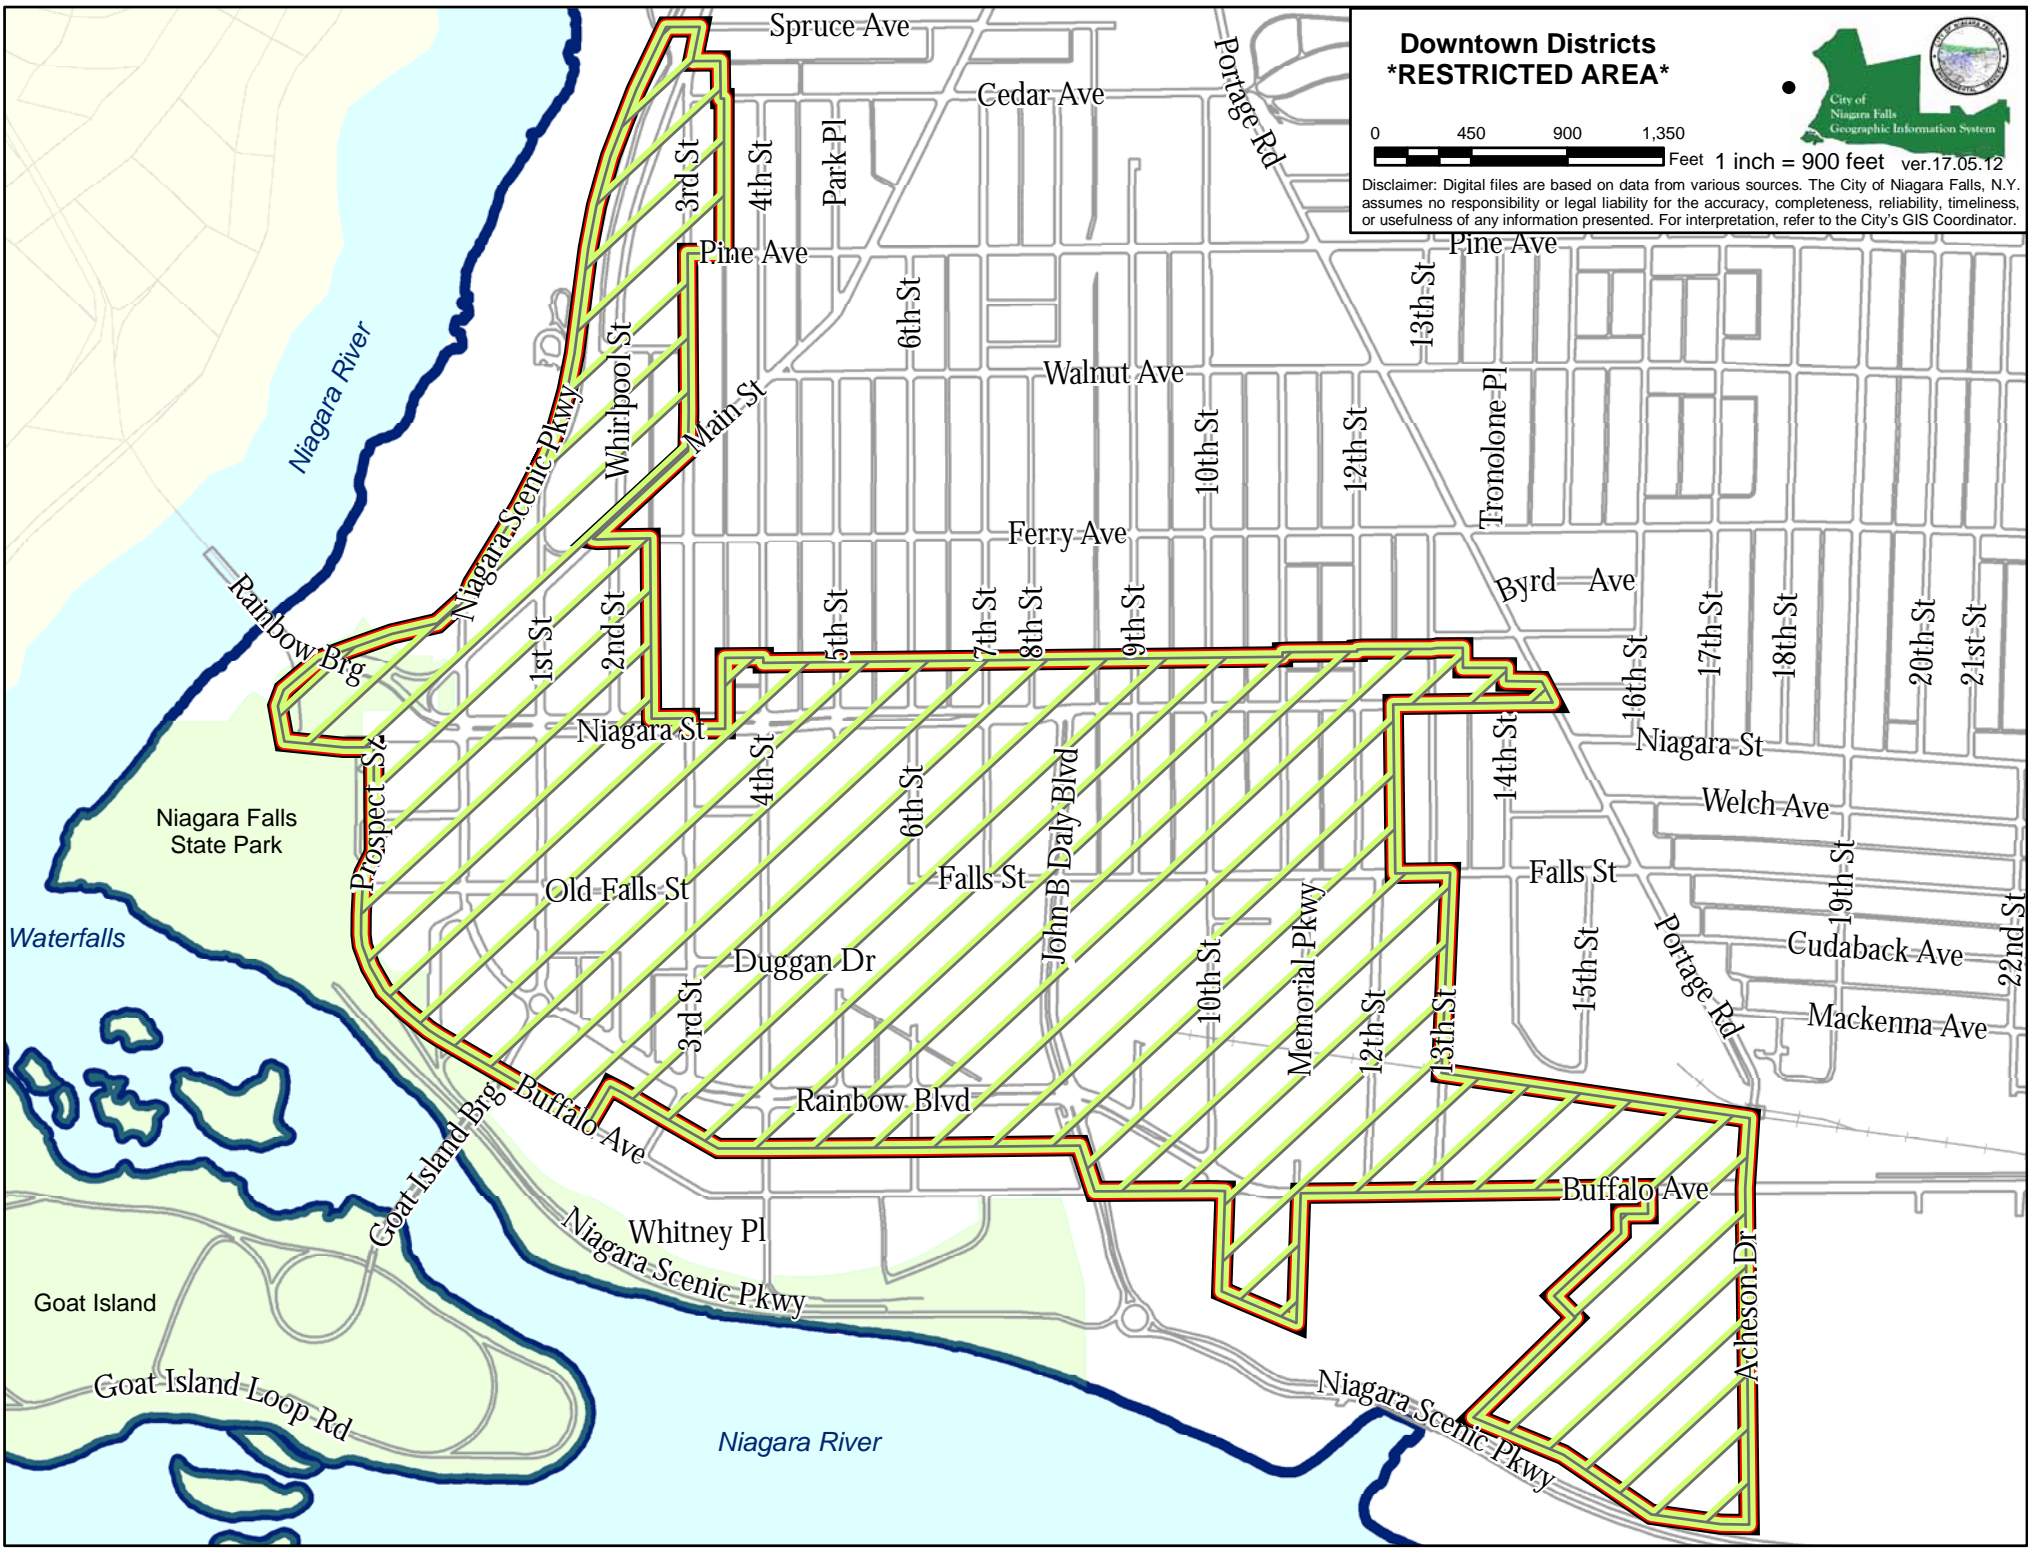

Downtown Districts *RESTRICTED AREA*

0 450 900 1,350 Feet 1 inch = 900 feet ver.17.05.12

Disclaimer: Digital files are based on data from various sources. The City of Niagara Falls, N.Y. assumes no responsibility or legal liability for the accuracy, completeness, reliability, timeliness, or usefulness of any information presented. For interpretation, refer to the City's GIS Coordinator.

Vendor Locations: Outside of Downtown Area

Disclaimer: Digital files are based on data from various sources. The City of Niagara Falls, N.Y. assumes no responsibility or legal liability for the accuracy, completeness, reliability, timeliness, or usefulness of any information presented. ver.11.03.29

1925 Main St

SW Corner Cedar & 7th

SW Corner NF Blvd & Military Rd

LaSalle Waterfront Park

**Griffon Boat Docks
(West Lot/East Side
Middle on Grass Edge)**

Old Falls Street
 Manager
 (716) 278-2142

Niagara Falls Vending
 * Downtown Area *

 Old Falls St Vending District

1 inch = 300 feet

Disclaimer: Digital files are based on data from various sources. The City of Niagara Falls, N.Y. assumes no responsibility or legal liability for the accuracy, completeness, reliability, timeliness, or usefulness of any information presented. ver.11.03.29