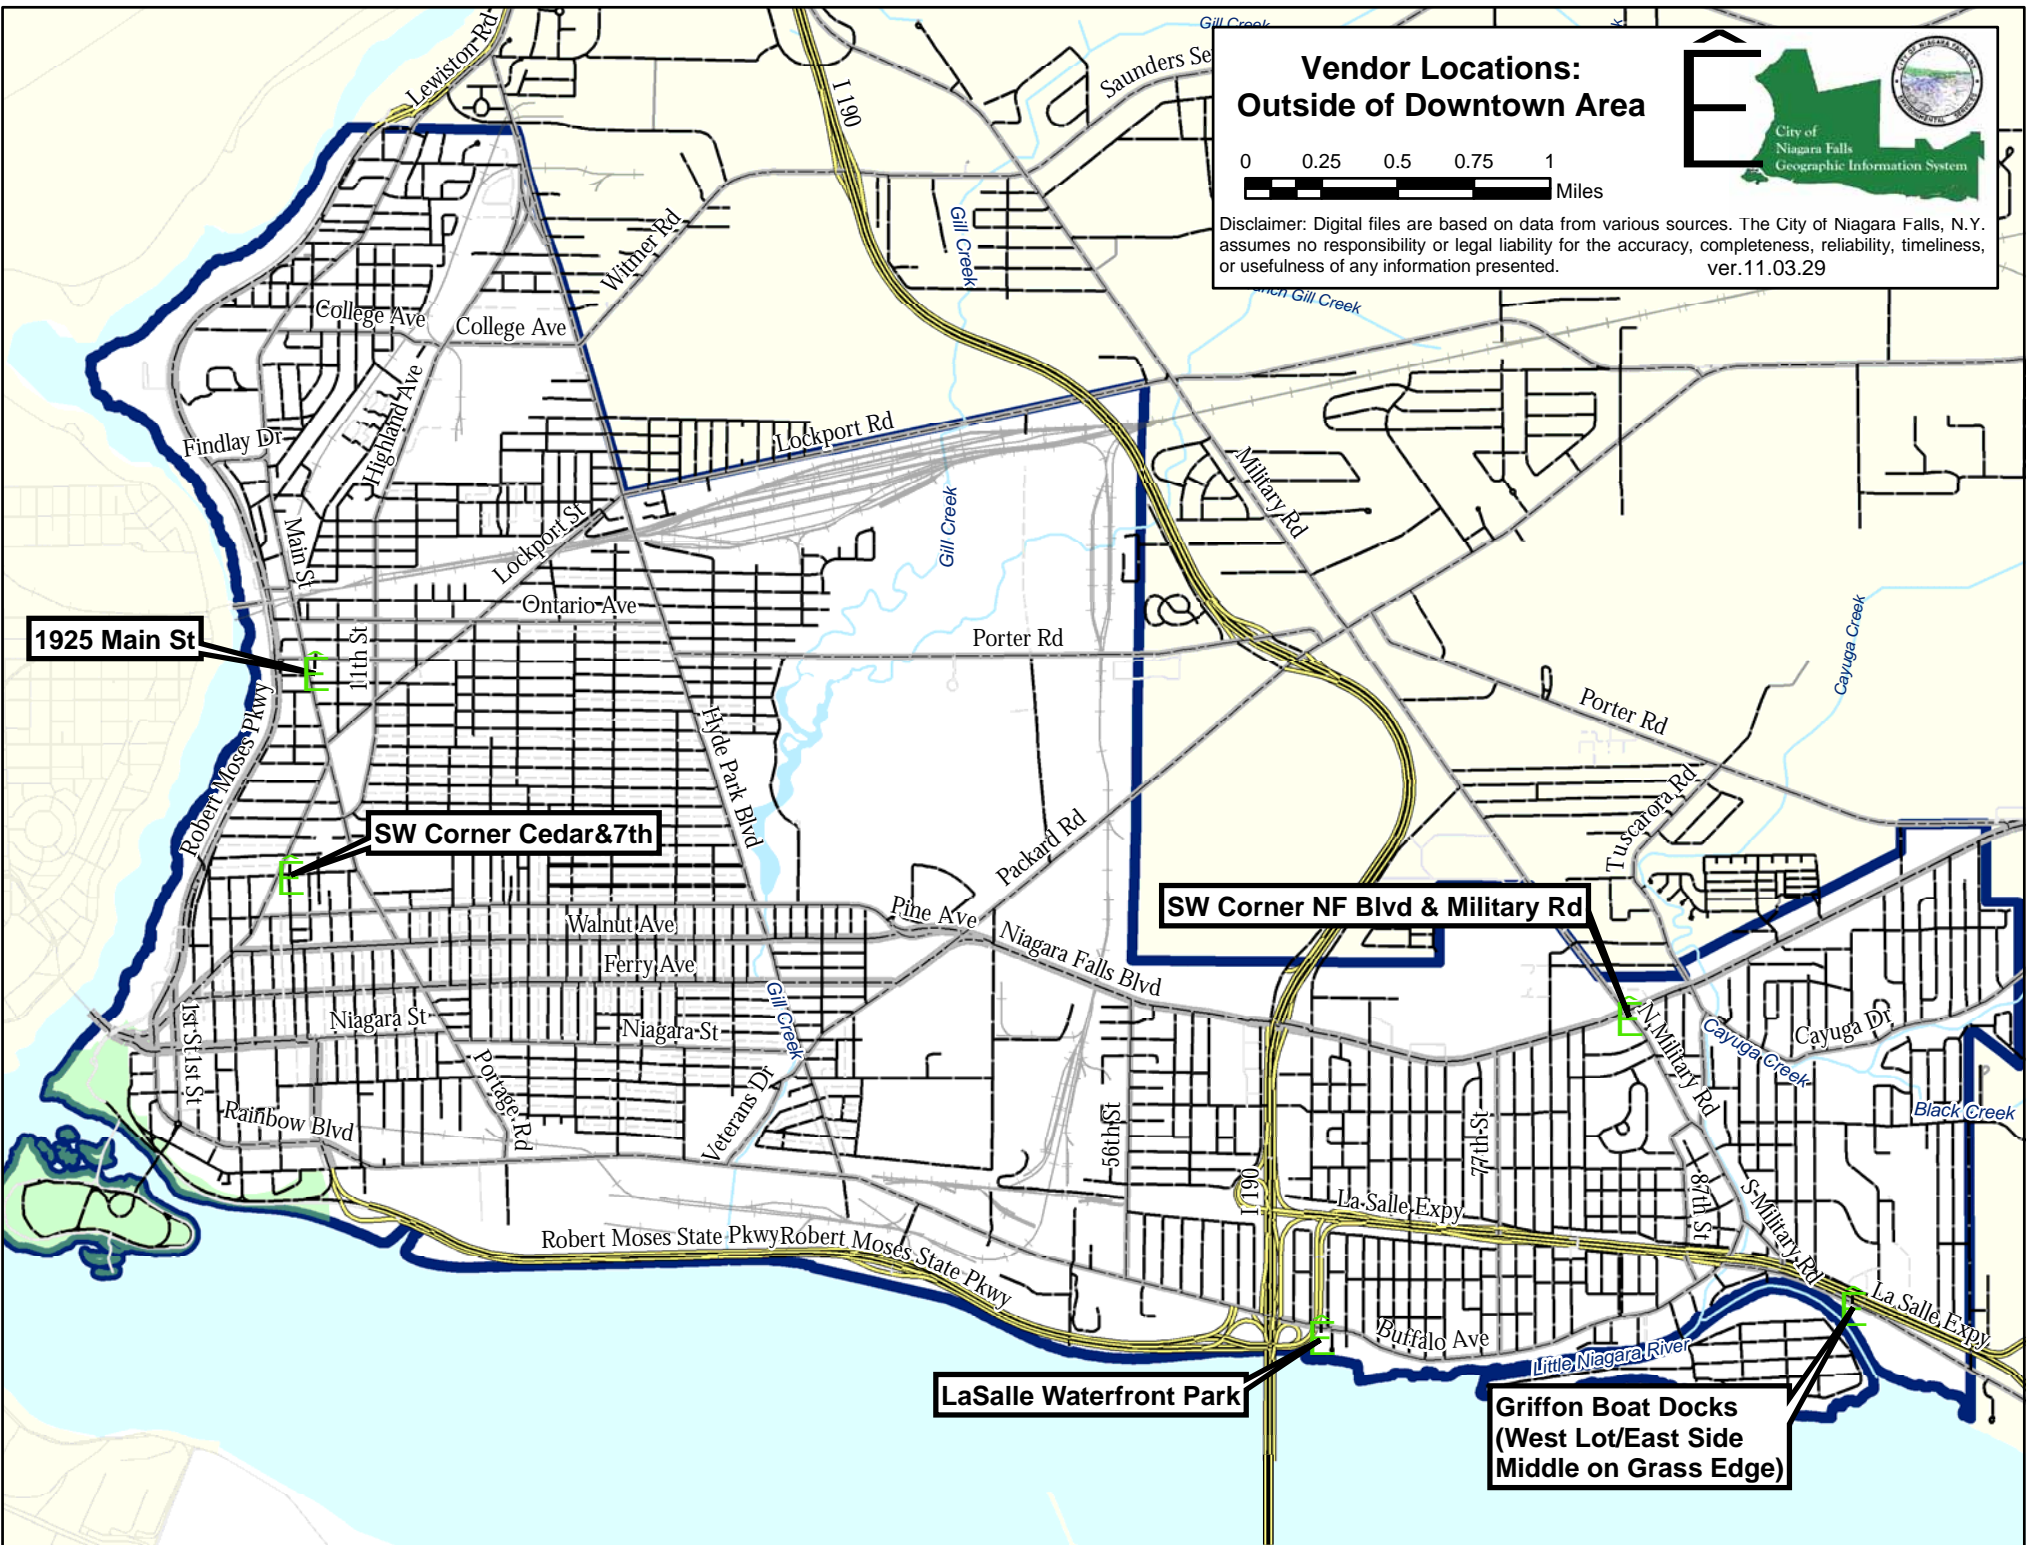

Downtown Districts *RESTRICTED AREA*

0 450 900 1,350 Feet 1 inch = 900 feet ver.17.05.12

Disclaimer: Digital files are based on data from various sources. The City of Niagara Falls, N.Y. assumes no responsibility or legal liability for the accuracy, completeness, reliability, timeliness, or usefulness of any information presented. For interpretation, refer to the City's GIS Coordinator.

Vendor Locations: Outside of Downtown Area

Disclaimer: Digital files are based on data from various sources. The City of Niagara Falls, N.Y. assumes no responsibility or legal liability for the accuracy, completeness, reliability, timeliness, or usefulness of any information presented. ver.11.03.29

1925 Main St

SW Corner Cedar & 7th

SW Corner NF Blvd & Military Rd

LaSalle Waterfront Park

**Griffon Boat Docks
(West Lot/East Side
Middle on Grass Edge)**

Old Falls Street
 Manager
 (716) 278-2142

Niagara Falls Vending
 * Downtown Area *

 Old Falls St Vending District

1 inch = 300 feet

Disclaimer: Digital files are based on data from various sources. The City of Niagara Falls, N.Y. assumes no responsibility or legal liability for the accuracy, completeness, reliability, timeliness, or usefulness of any information presented. ver.11.03.29