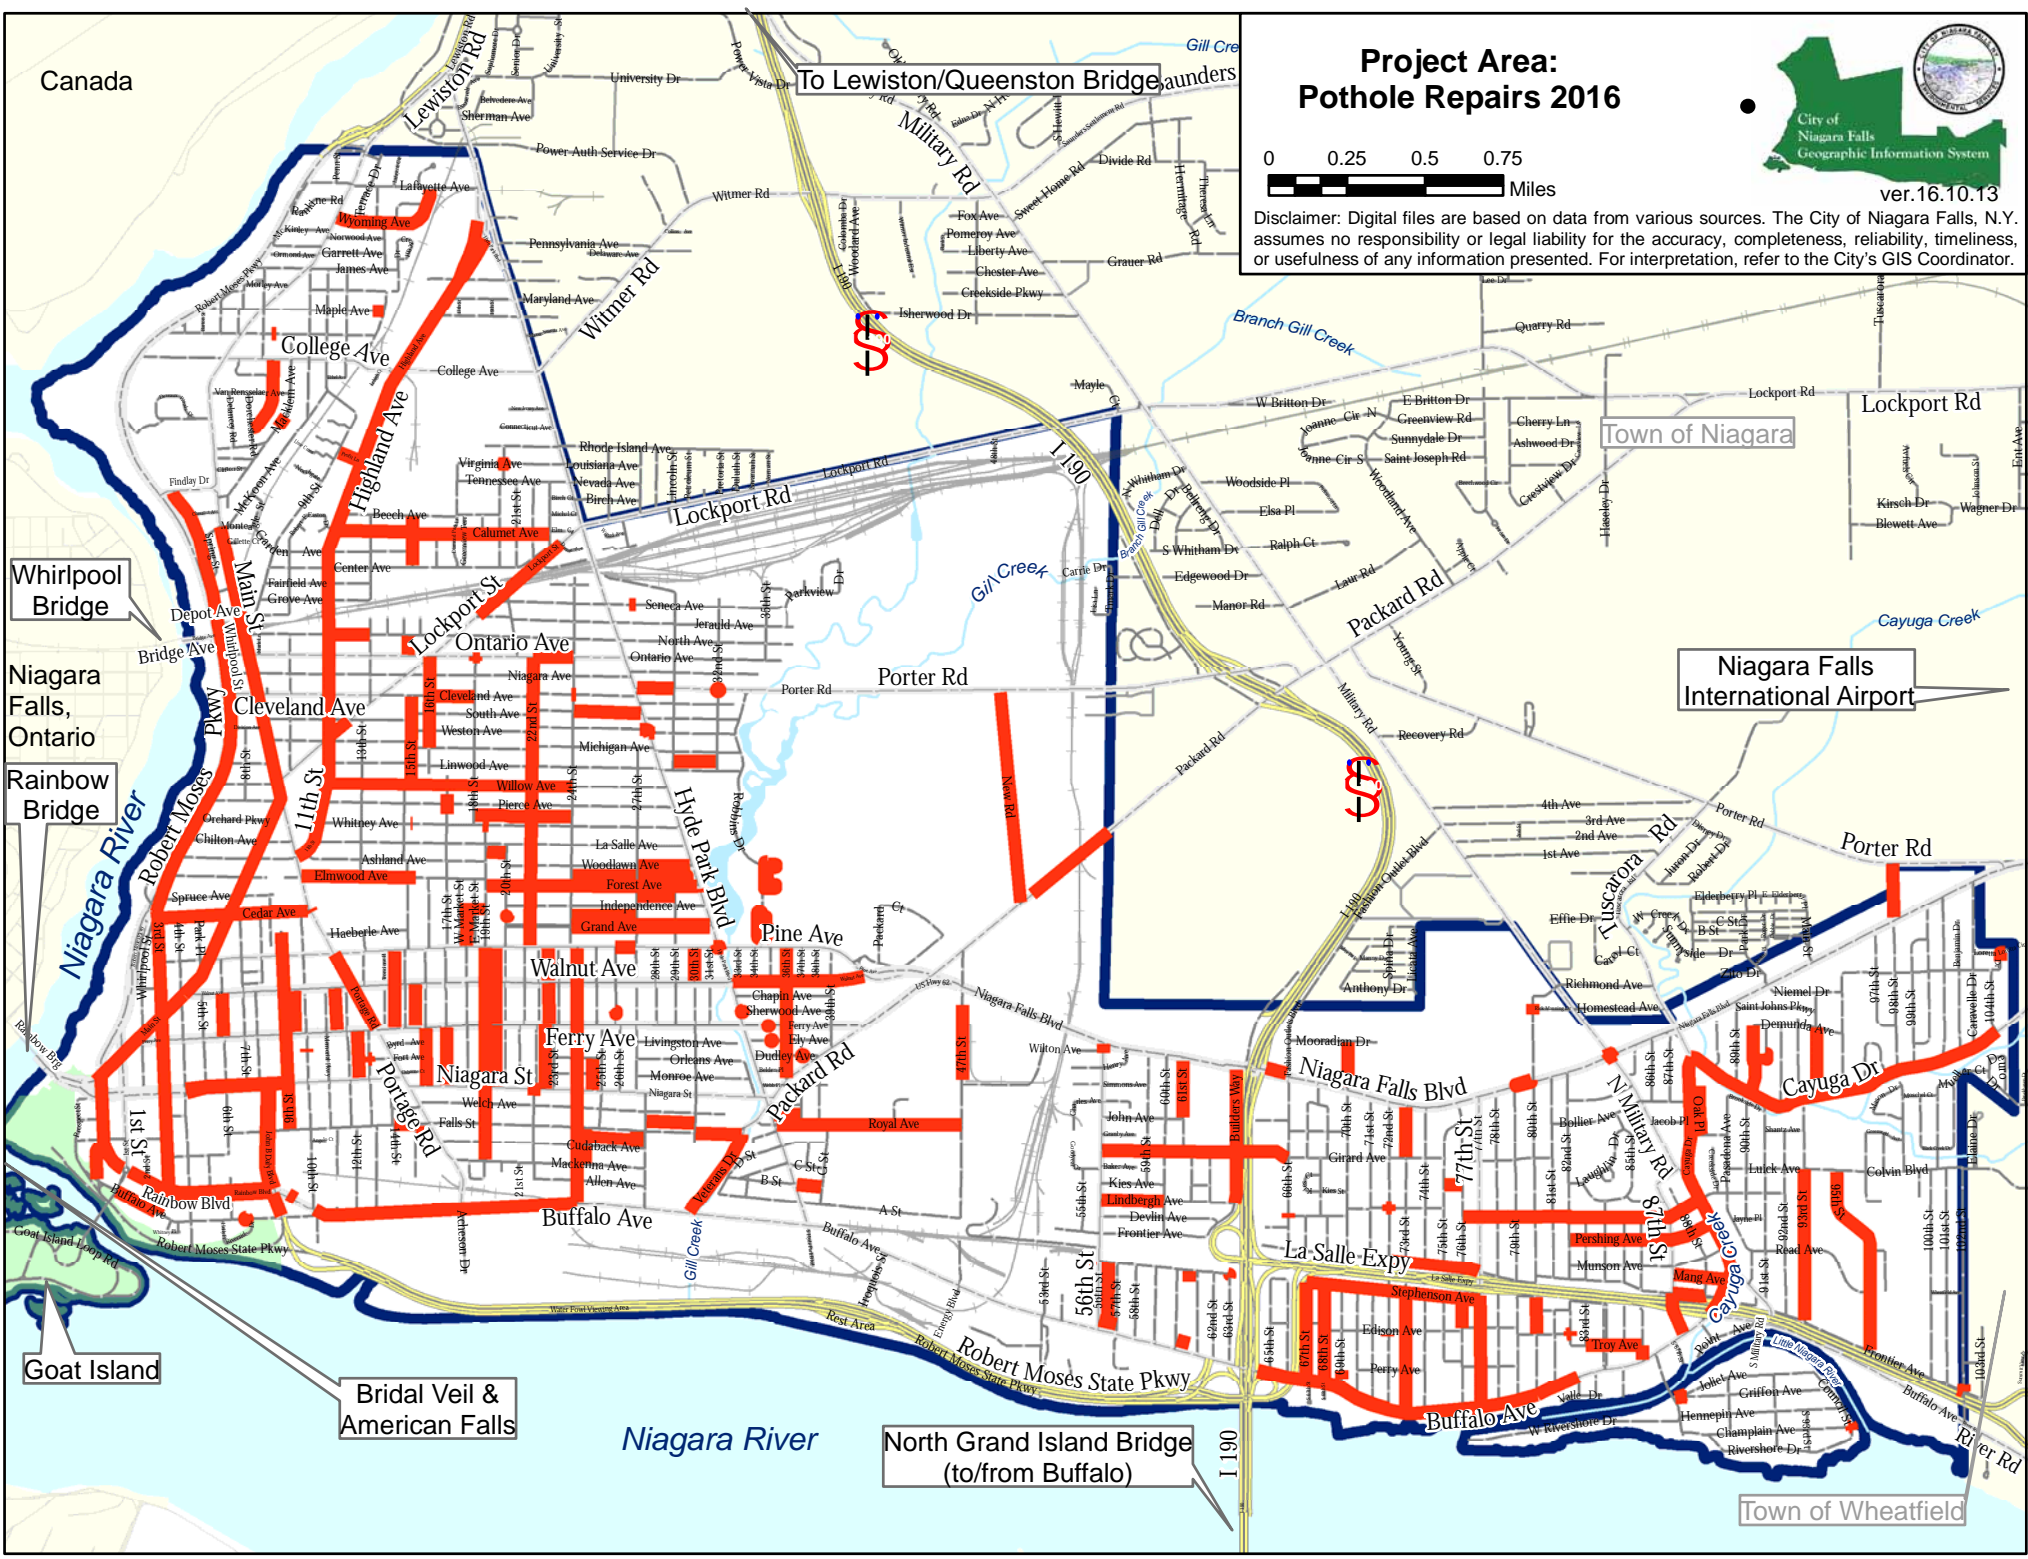

Canada

Project Area: Pothole Repairs 2016

ver.16.10.13

Disclaimer: Digital files are based on data from various sources. The City of Niagara Falls, N.Y. assumes no responsibility or legal liability for the accuracy, completeness, reliability, timeliness, or usefulness of any information presented. For interpretation, refer to the City's GIS Coordinator.

Buffalo Ave

Cayuga Dr

Frontier Ave

River Rd

I 190

56th St

Portage Rd

Hyde Park Blvd

Porter Rd

Lockport Rd

Witmer Rd

Military Rd

Lewiston Rd

Lockport St

Ontario Ave

Porter Rd